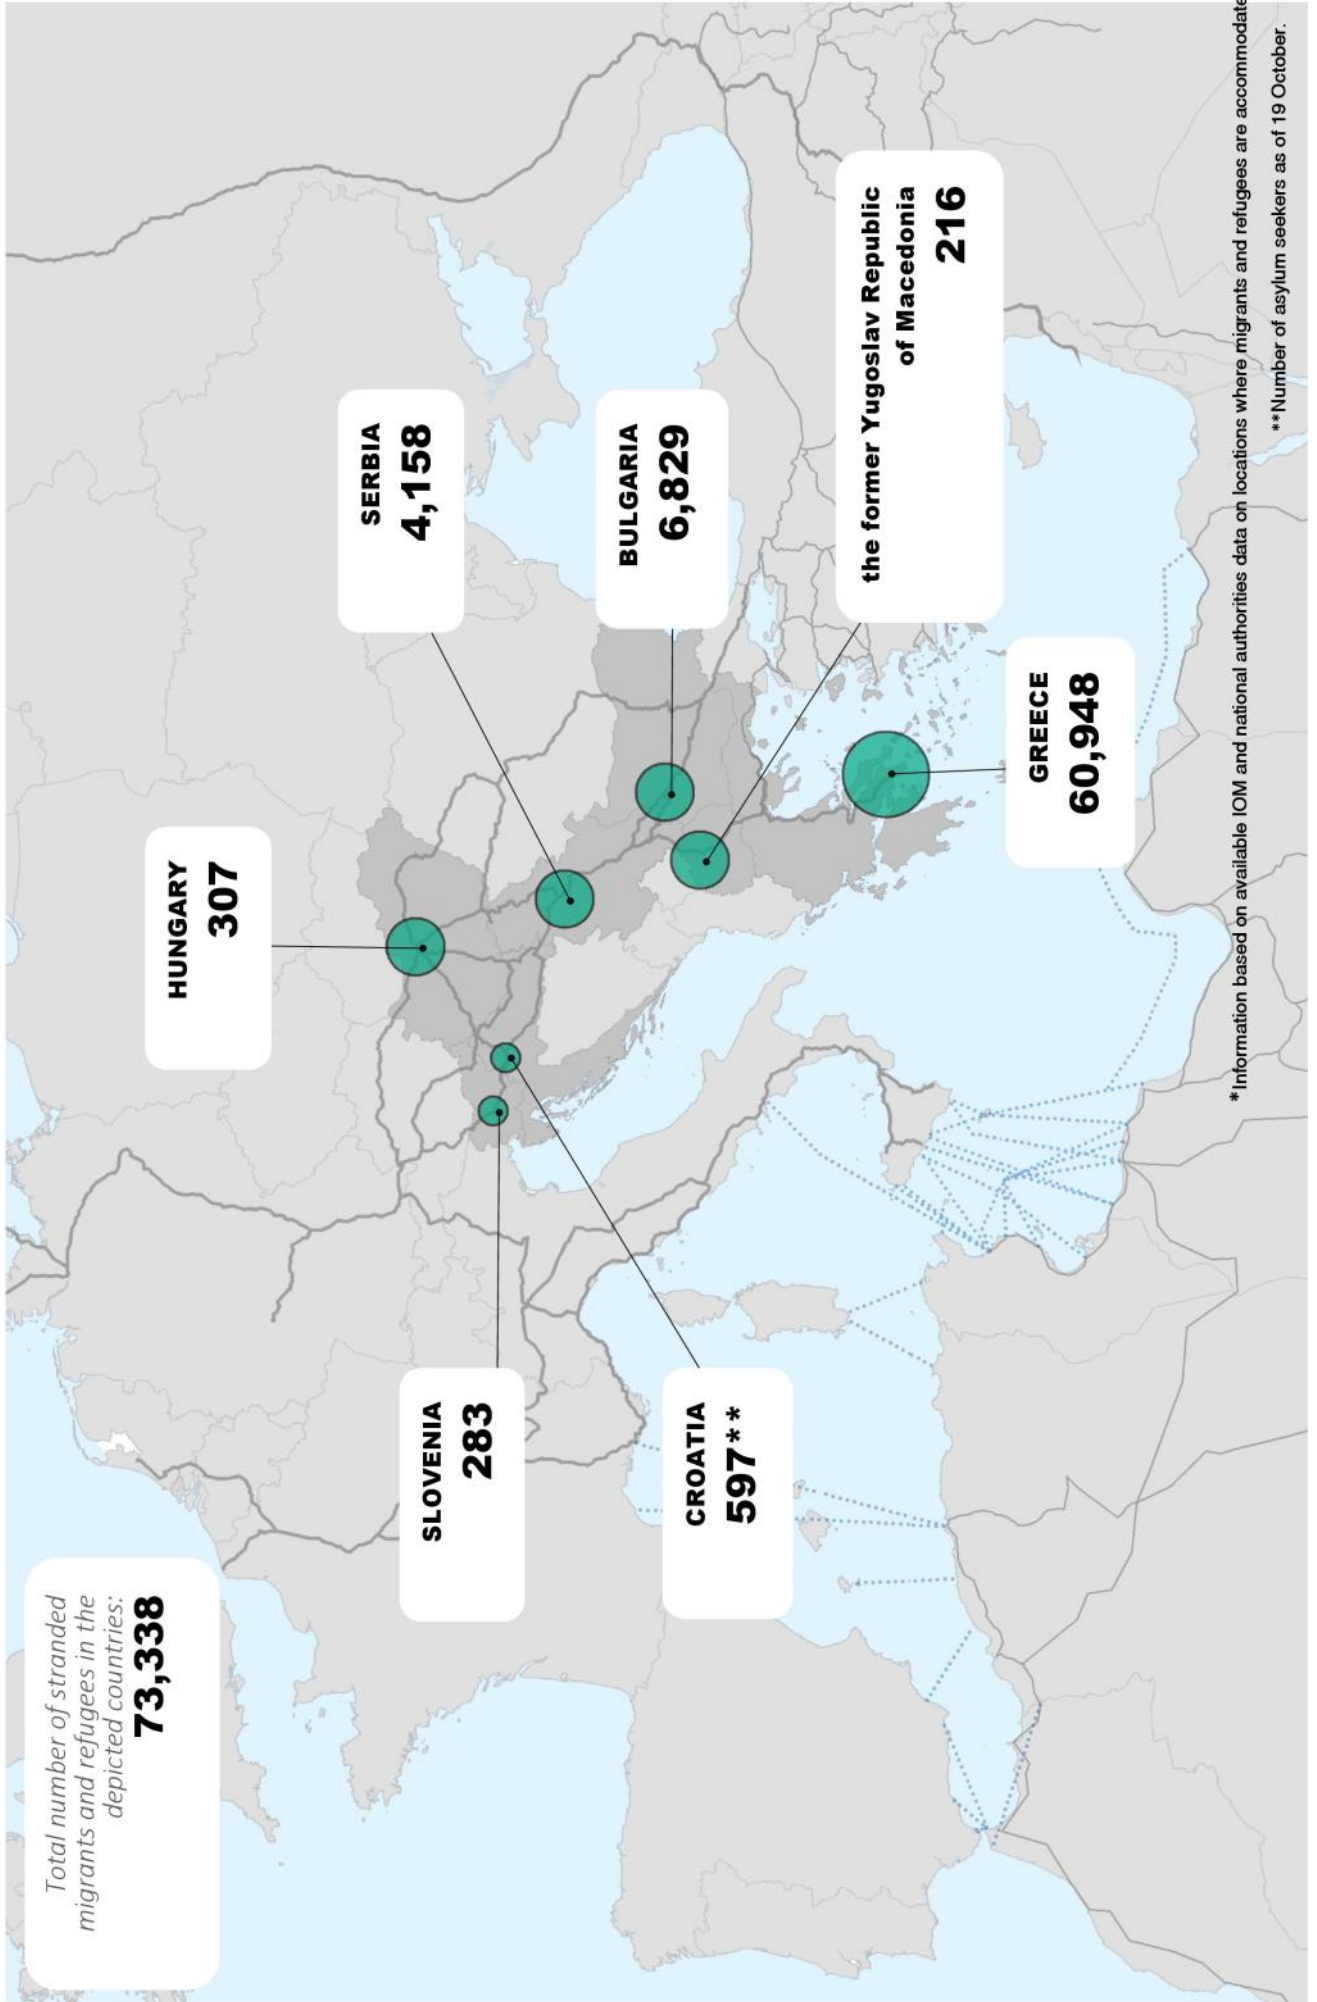

OVERVIEW: STRANDED MIGRANTS AND REFUGEES

Stranded migrants and refugees in Greece, FYR of Macedonia, Serbia, Hungary, Croatia, Slovenia and Bulgaria* 26 October 2016

Disclaimer: Base Map Source: ESRI. This map is for illustration purposes only. Names and boundaries on this map do not imply official endorsement or acceptance by IOM.

Total number of stranded migrants and refugees in the depicted countries: **73,338**

* Information based on available IOM and national authorities data on locations where migrants and refugees are accommodated
 ** Number of asylum seekers as of 19 October.