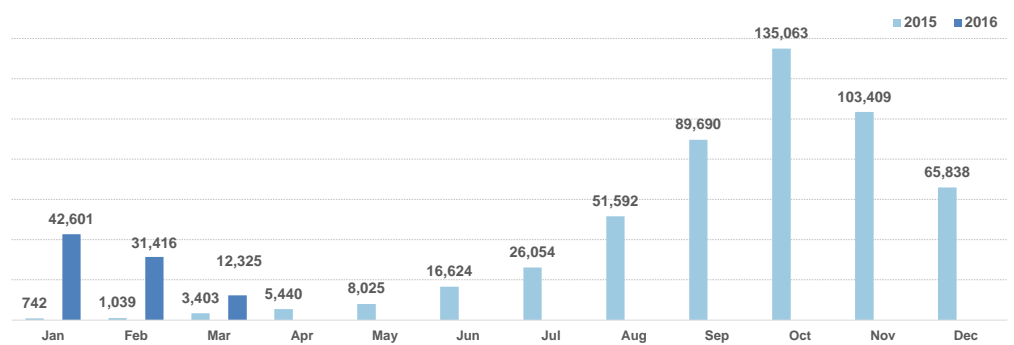

Arrivals per month