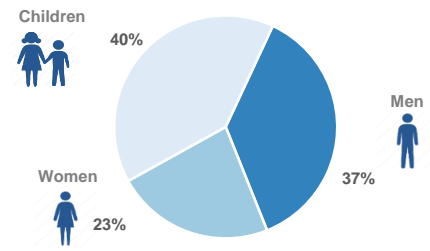

15/03/2016	▲	115
16/03/2016	▲	235
17/03/2016	▲	263
18/03/2016	▲	450
19/03/2016	▼	260
20/03/2016	▼	223
21/03/2016	▲	527

Arrivals per month

Top nationalities of arrivals in Lesvos

Source: Hellenic Police, Hellenic Coast Guard

Age and Gender (1-29 Feb.)

Source: Hellenic Police 1-29 February

Estimated daily arrivals and weekly average

Daily arrivals are estimates based on the most reliable information available provided by the authorities. Daily estimates cannot be considered final and might change based on consolidated figures provided by authorities on a regular basis.