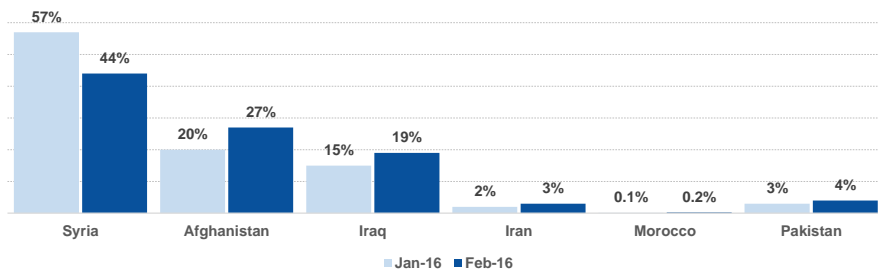

Top nationalities of arrivals in Lesvos