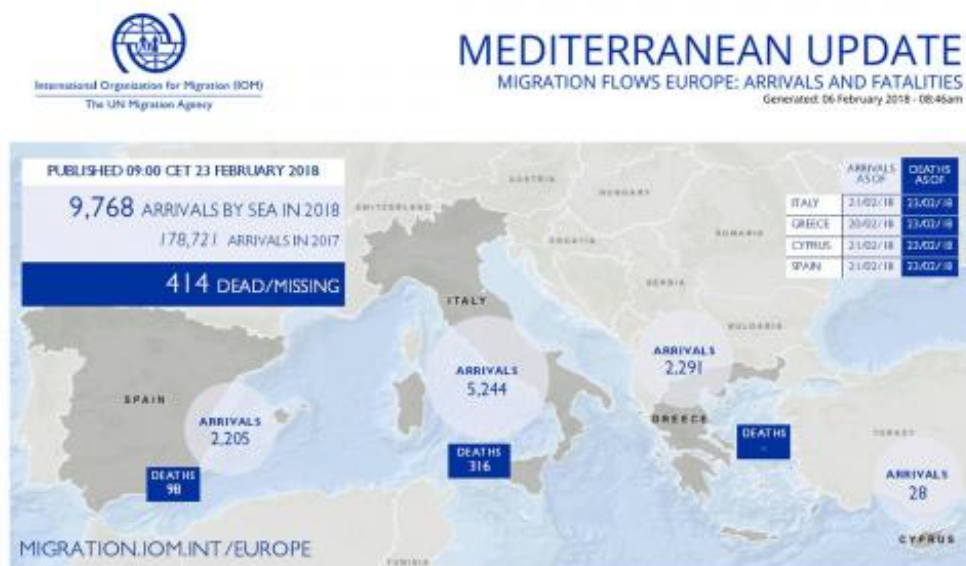

Mediterranean Migrant Arrivals Reach 9,768 in 2018; Deaths Reach 414

www.iom.int/news/mediterranean-migrant-arrivals-reach-9768-2018-deaths-reach-414

Geneva – IOM, the UN Migration Agency, reports that 9,768 migrants and refugees have entered Europe by sea through the first seven and a half weeks of 2018, with just over 53 per cent arriving in Italy and the remainder divided almost evenly between Greece and Spain. This compares with 13,799 arrivals across the region through the same period last year.

MEDITERRANEAN DEVELOPMENTS

| TOTAL ARRIVALS BY SEA AND DEATHS IN THE MEDITERRANEAN 2017-2018 | | | | |
|---|------------------------------|-----------------------------|------------------------------|-----------------------------|
| | 1 JANUARY – 21 FEBRUARY 2018 | | 1 JANUARY – 21 FEBRUARY 2017 | |
| Country of Arrival | Arrivals | Deaths | Arrivals | Deaths |
| Italy | 5,244 | 316 (Central Med. route) | 10,700 | 427 (Central Med. route) |
| Greece | 2,291 (as of 20/02) | 0 (Eastern Med. route) | 2,050 | 2 (Eastern Med. route) |
| Cyprus | 28 | | N/A | |
| Spain | 2,205 (as of 21/02) | 98 (Western Med. route) | 1,049 (as of 31/01/2017) | 39 (Western Med. route) |
| Estimated Total | 9,768 | 414 | 13,799 | 468 |

Data on deaths of migrants compiled by IOM's Global Migration Data Analysis Centre.
 All numbers are minimum estimates.
 Arrivals based on data from respective governments and IOM field offices.

On Thursday IOM Athens' Kelly Namia reported that over six days (15-20 February) the Hellenic Coast Guard reported there were at least five incidents requiring search and rescue operations off the islands of Lesbos and Samos. The Coast Guard rescued 144 migrants and transferred them to these islands.