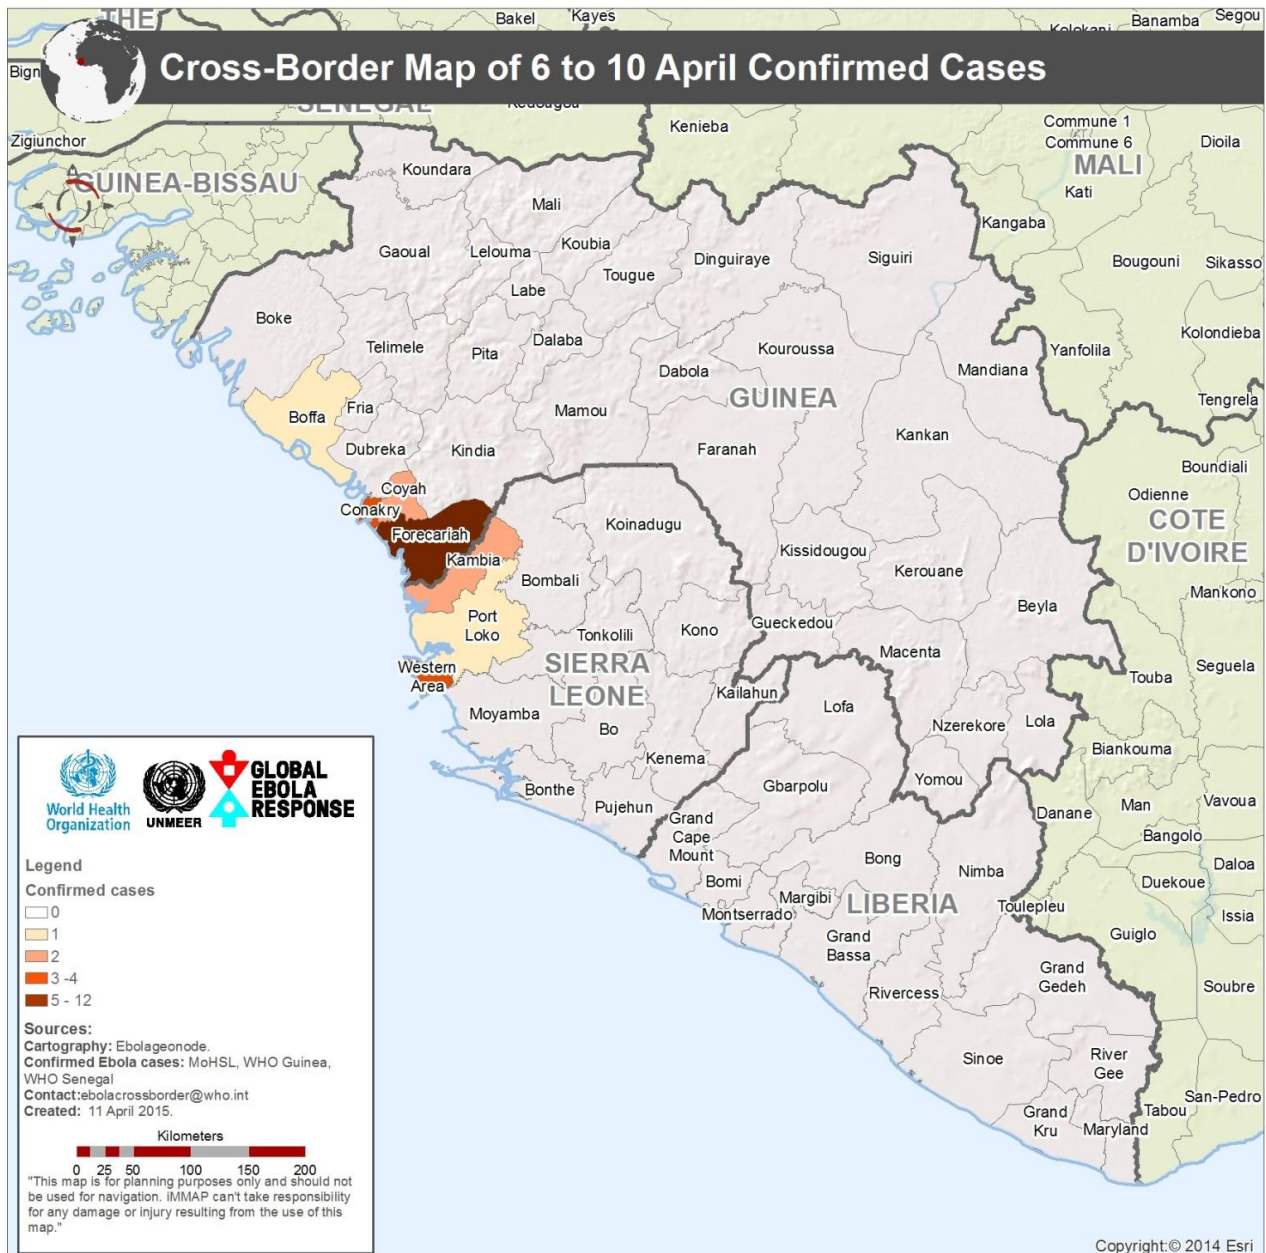

Cross- Border Bulletin

11/04/2015

Week 15

Confirmed New Cases in Ebola-Affected Countries

	Week			Mon	Tues	Wed	Thurs	Fri	Sat	Sun	Total
	12	13	14	06/04	07/04	08/04	09/04	10/04	11/04	12/04	Week
GUINEA	45	57	21	2	2	3	9	2			18
BOFFA	0	2	0	0	0	0	1	0			1
CONAKRY	11	19	9	1	0	0	1	1			3
COYAH	6	8	1	0	0	0	1	1			2
DUBREKA	0	3	1	0	0	0	0	0			0
FORECARIAH	28	20	5	1	2	3	6	0			12
FRIA	0	3	1	0	0	0	0	0			0
KINDIA	0	0	4	0	0	0	0	0			0
SIGUIRI	0	2	0	0	0	0	0	0			0
LIBERIA	1	0									
MONTSEERRADO	1	0									
SIERRA LEONE	33	25	9	3	1	1	1	0			6
BOMBALI	1	1	0	0	0	0	0	0			0
KAMBIA	8	5	2	1	0	1	0	0			2
KAILAHUN	0	0	0	0	0	0	0	0			0
KOINADUGU	0	0	0	0	0	0	0	0			0
PORT LOKO	6	6	1	0	0	0	1	0			1
MOYAMBA	1	0	0	0	0	0	0	0			0
WESTERN	17	13	6	2	1	0	0	0			3
GRAND TOTAL	79	82	30	5	3	4	10	2			24

Cross-Border Contacts under Follow-Up

Sub-Prefecture/ District/Country of Contact Origin	Sub-Prefecture/ District/Country of Contact of Contact Travel	Number of Days Followed Up
Sikhourou, /Forecariah/ Guinea	Bramaia /Kambia/Sierra Leone	3 contacts lost to follow up, currently investigating
Sineah/Forecariah/Guinea	Bramaia /Kambia/Sierra Leone	1 contacts lost currently investigating

Cross-Border Meetings

April 2015

SUNDAY	MONDAY	TUESDAY	WEDNESDAY	THURSDAY	FRIDAY	SATURDAY
<u>April</u>			1	2 Kambia and Forechariah (Pamelap)	3	4
5	6	7	8	9	10	11
12	13	14	15	16 Kambia and Forechariah (Pamelap)	17	18
19	20	21	22	23	24	25 Koinadugu and Faranah* (Faranah, Guinea)
26 Koinadugu and Faranah* (Faranah, Guinea)	27 Koinadugu and Faranah* (Faranah, Guinea)	28	29	30		*tentative dates