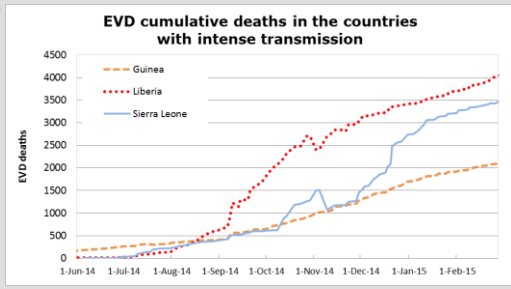

Affected areas

Officially Ebola-free areas (previously affected)

EVD cases per country

EVD deaths per country

Country Capital

Country borders

Sources: ECHO, ECDC, WHO (1, 2, 3), UNMEER

• Data is based on official information reported by the Ministries of Health. Numbers are subject to change due to ongoing reclassification, retrospective investigation and availability of laboratory results.

• All numbers include confirmed, probable and suspected cases.

SITUATION

- New cases are reported in Sierra Leone and Guinea, according to the WHO, as of 6 March. Unsafe burial practices are still being reported in both countries. Liberia reported no new confirmed cases within the past week, the first time since the week of 26 May 2014.
- Sierra Leone reported 81 new confirmed cases in the week up to the 1 March. Guinea reported 51 new confirmed cases in the week until 1 March, and cases continue to arise from unknown sources, indicating that early patient detection, safe isolation and treatment, but also that contact tracing and efficient data management and safe and dignified burials still need to be significantly improved. In contrast, Liberia reported no new confirmed cases in the past week. The last known chain of transmission is being monitored.
- Guinea, Mali and Senegal agreed to strengthen cross-border cooperation in case-management, community-based surveillance, risk communication and information sharing, and screening. This should help to better control the situation and limit possible cross-border transmission of the virus.