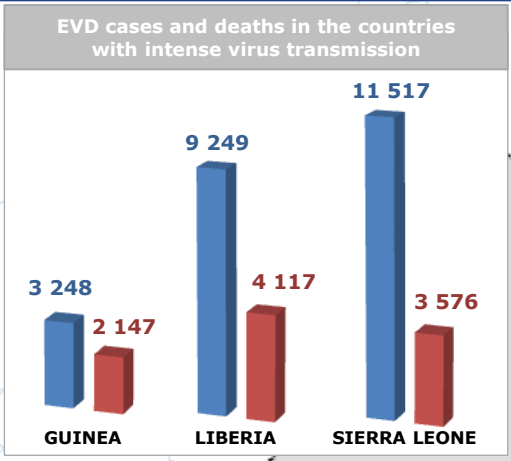

Open Ebola Treatment Centre per county (Liberia) / prefecture (Guinea) / district (Sierra Leone) as of 4 March 2015

Admin. divisions with **active virus transmission** (i.e., new cases reported within the past 21 days, as of 4 March)

Affected areas

Officially Ebola-free areas (previously affected)

EVD cases per country

EVD deaths per country

Country Capital

Country borders

Sources: ECHO, ECDC, WHO (1, 2, 3), UNMEER

• Data is based on official information reported by the Ministries of Health. Numbers are subject to change due to ongoing reclassification, retrospective investigation and availability of laboratory results.

• All numbers include confirmed, probable and suspected cases.

SITUATION

- New cases are reported in Sierra Leone and Guinea, according to the WHO, as of 6 March. Unsafe burial practices are still being reported in both countries. Liberia reported no new confirmed cases within the past week, the first time since the week of 26 May 2014.
- Sierra Leone reported 81 new confirmed cases in the week up to the 1 March. Guinea reported 51 new confirmed cases in the week until 1 March, and cases continue to arise from unknown sources, indicating that early patient detection, safe isolation and treatment, but also that contact tracing and efficient data management and safe and dignified burials still need to be significantly improved. In contrast, Liberia reported no new confirmed cases in the past week. The last known chain of transmission is being monitored.
- Guinea, Mali and Senegal agreed to strengthen cross-border cooperation in case-management, community-based surveillance, risk communication and information sharing, and screening. This should help to better control the situation and limit possible cross-border transmission of the virus.