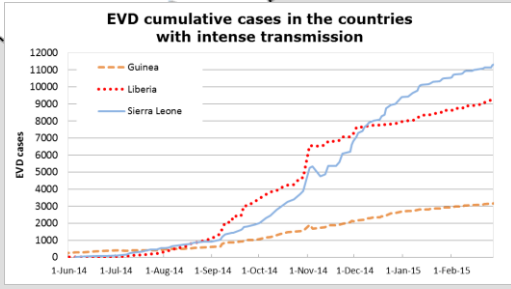

Affected areas

Officially Ebola-free areas (previously affected)

EVD cases per country

EVD deaths per country

Country Capital

Country borders

Sources: ECHO, ECDC, WHO (1, 2, 3), UNMEER

• Data is based on official information reported by the Ministries of Health. Numbers are subject to change due to ongoing reclassification, retrospective investigation and availability of laboratory results.

• All numbers include confirmed, probable and suspected cases.

SITUATION

- New cases are reported in Sierra Leone and Guinea, according to the WHO, as of 6 March. Unsafe burial practices are still being reported in both countries. Liberia reported no new confirmed cases within the past week, the first time since the week of 26 May 2014.
- Sierra Leone reported 81 new confirmed cases in the week up to the 1 March. Guinea reported 51 new confirmed cases in the week until 1 March, and cases continue to arise from unknown sources, indicating that early patient detection, safe isolation and treatment, but also that contact tracing and efficient data management and safe and dignified burials still need to be significantly improved. In contrast, Liberia reported no new confirmed cases in the past week. The last known chain of transmission is being monitored.
- Guinea, Mali and Senegal agreed to strengthen cross-border cooperation in case-management, community-based surveillance, risk communication and information sharing, and screening. This should help to better control the situation and limit possible cross-border transmission of the virus.