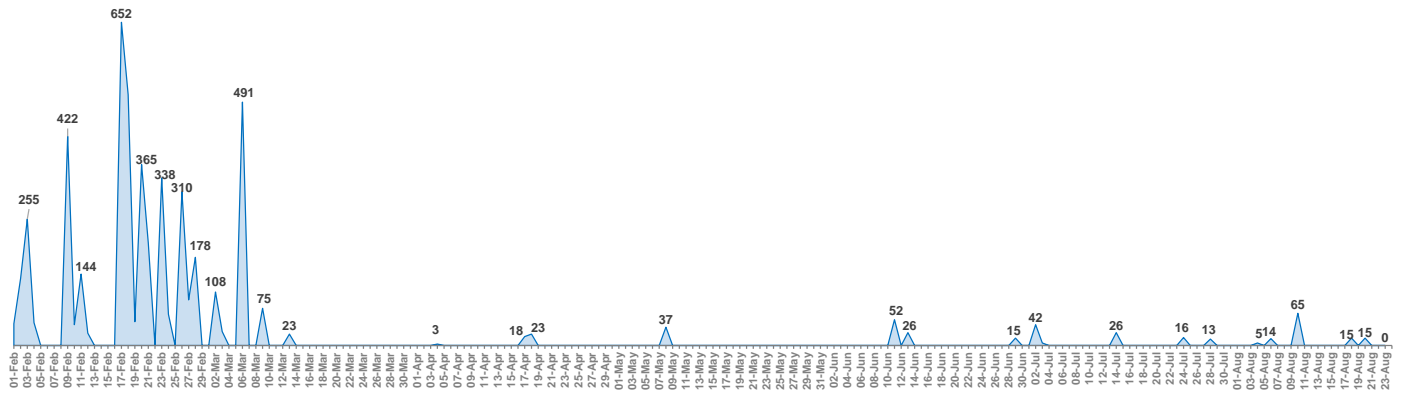

Daily estimates – arrivals per location (01 Jan 2016 – 23 August 2016)

Greece

Departures from islands to mainland on
23/08/2016: 36

Lesvos

Daily arrivals are estimates based on the most reliable information available provided by the authorities. Daily estimates cannot be considered final and might change based on consolidated figures provided by authorities on a regular basis.

Chios

Samos

Daily arrivals are estimates based on the most reliable information available provided by the authorities. Daily estimates cannot be considered final and might change based on consolidated figures provided by authorities on a regular basis.

Kos

Leros

Daily arrivals are estimates based on the most reliable information available provided by the authorities. Daily estimates cannot be considered final and might change based on consolidated figures provided by authorities on a regular basis.