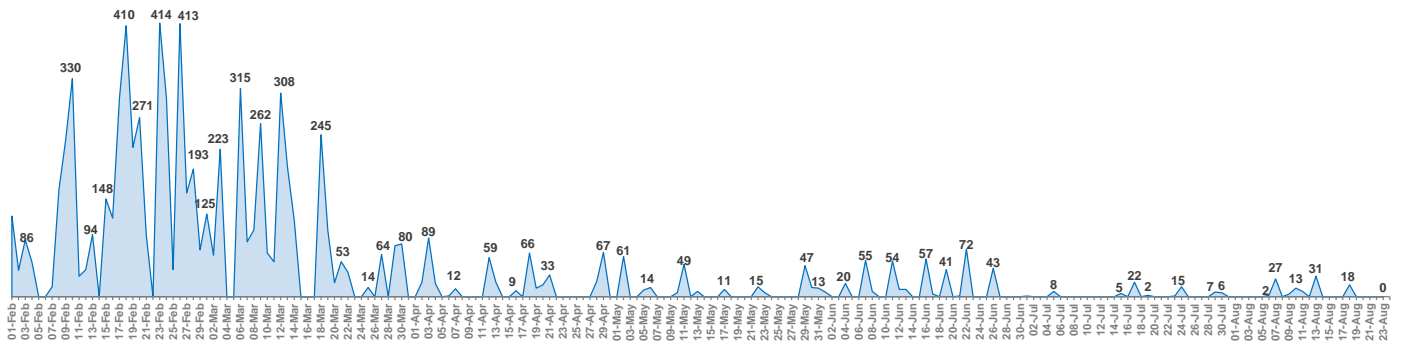

Daily estimates – arrivals per location (01 Jan 2016 – 23 August 2016)

Greece

Departures from islands to mainland on
23/08/2016: 36

Lesvos

Daily arrivals are estimates based on the most reliable information available provided by the authorities. Daily estimates cannot be considered final and might change based on consolidated figures provided by authorities on a regular basis.

Chios

Samos

Daily arrivals are estimates based on the most reliable information available provided by the authorities. Daily estimates cannot be considered final and might change based on consolidated figures provided by authorities on a regular basis.

Kos

Leros

Daily arrivals are estimates based on the most reliable information available provided by the authorities. Daily estimates cannot be considered final and might change based on consolidated figures provided by authorities on a regular basis.