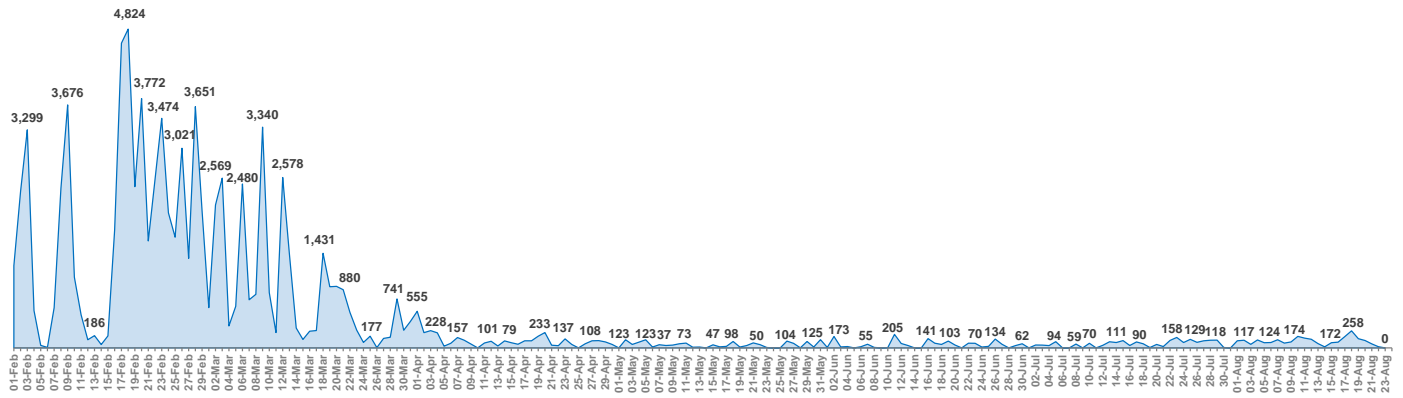

Daily estimates – arrivals per location (01 Jan 2016 – 23 August 2016)

Greece

Departures from islands to mainland on
23/08/2016: 36

Lesvos

Daily arrivals are estimates based on the most reliable information available provided by the authorities. Daily estimates cannot be considered final and might change based on consolidated figures provided by authorities on a regular basis.

Chios

Samos

Daily arrivals are estimates based on the most reliable information available provided by the authorities. Daily estimates cannot be considered final and might change based on consolidated figures provided by authorities on a regular basis.

Kos

Leros

Daily arrivals are estimates based on the most reliable information available provided by the authorities. Daily estimates cannot be considered final and might change based on consolidated figures provided by authorities on a regular basis.