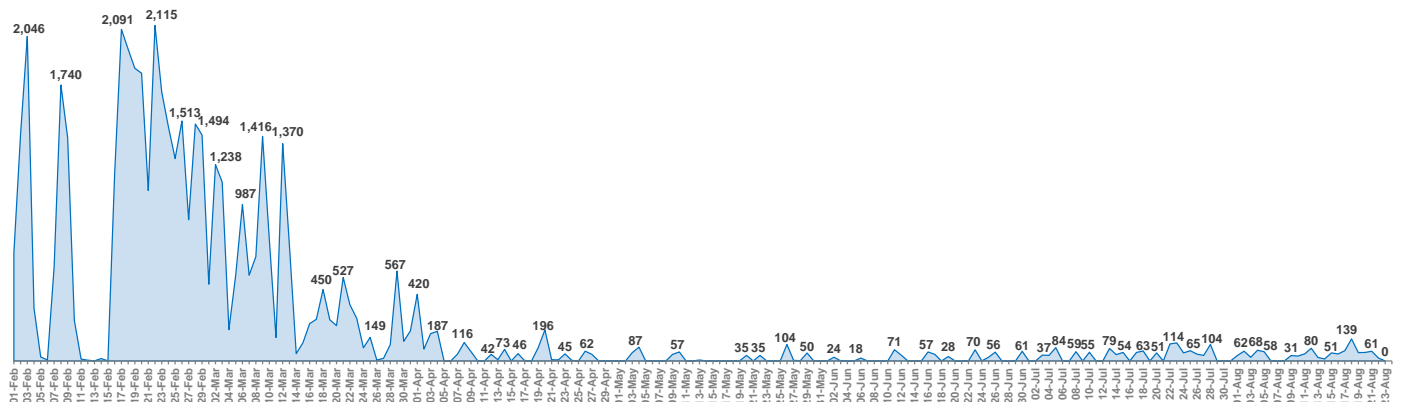

Daily estimates – arrivals per location (01 Jan 2016 – 23 August 2016)

Greece

Departures from islands to mainland on
23/08/2016: 36

Lesvos

Daily arrivals are estimates based on the most reliable information available provided by the authorities. Daily estimates cannot be considered final and might change based on consolidated figures provided by authorities on a regular basis.

Chios

Samos

Daily arrivals are estimates based on the most reliable information available provided by the authorities. Daily estimates cannot be considered final and might change based on consolidated figures provided by authorities on a regular basis.

Kos

Leros

Daily arrivals are estimates based on the most reliable information available provided by the authorities. Daily estimates cannot be considered final and might change based on consolidated figures provided by authorities on a regular basis.