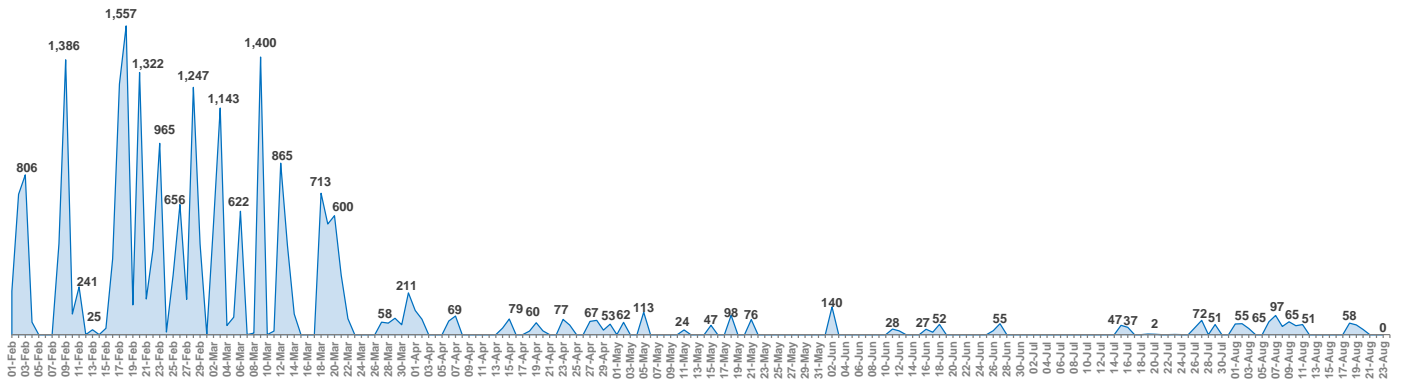

Daily estimates – arrivals per location (01 Jan 2016 – 23 August 2016)

Greece

Departures from islands to mainland on
23/08/2016: 36

Lesvos

Daily arrivals are estimates based on the most reliable information available provided by the authorities. Daily estimates cannot be considered final and might change based on consolidated figures provided by authorities on a regular basis.

Chios

Samos

Daily arrivals are estimates based on the most reliable information available provided by the authorities. Daily estimates cannot be considered final and might change based on consolidated figures provided by authorities on a regular basis.

Kos

Leros

Daily arrivals are estimates based on the most reliable information available provided by the authorities. Daily estimates cannot be considered final and might change based on consolidated figures provided by authorities on a regular basis.