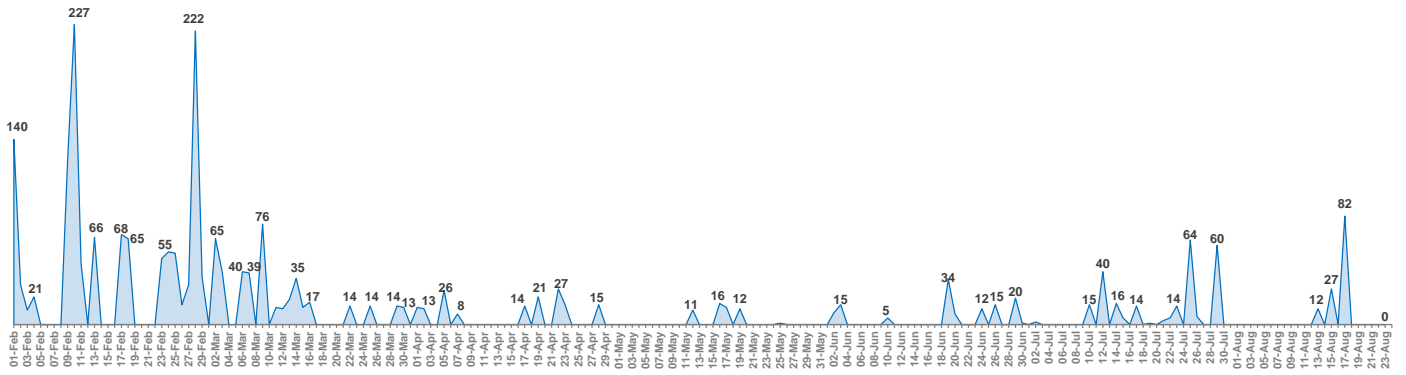

Daily estimates – arrivals per location (01 Jan 2016 – 23 August 2016)

Greece

Departures from islands to mainland on
23/08/2016: 36

Lesvos

Daily arrivals are estimates based on the most reliable information available provided by the authorities. Daily estimates cannot be considered final and might change based on consolidated figures provided by authorities on a regular basis.

Chios

Samos

Daily arrivals are estimates based on the most reliable information available provided by the authorities. Daily estimates cannot be considered final and might change based on consolidated figures provided by authorities on a regular basis.

Kos

Leros

Daily arrivals are estimates based on the most reliable information available provided by the authorities. Daily estimates cannot be considered final and might change based on consolidated figures provided by authorities on a regular basis.