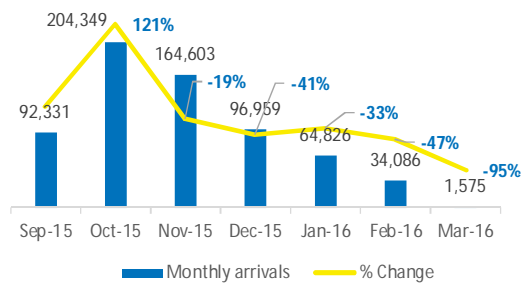

Monthly arrivals