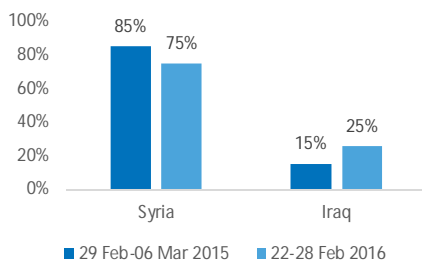

Main nationalities