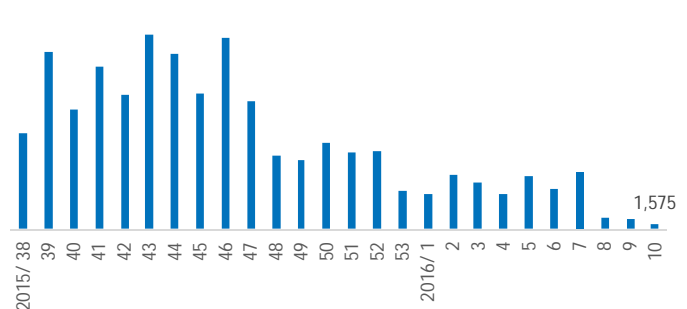

Weekly arrivals